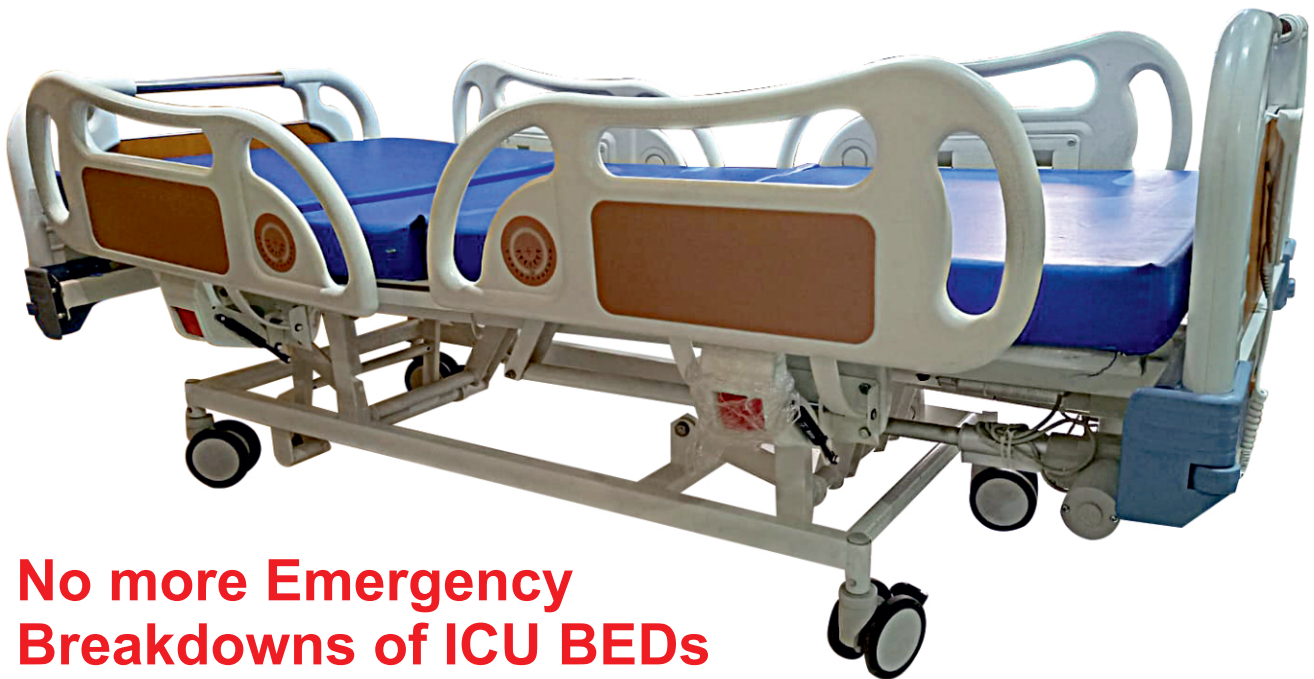

India's First

Kf **KRYPTON**TM
FURNITURE

Electric cum Manual **ICU Bed**

KEM-1

**No more Emergency
Breakdowns of ICU BEDs**

In case of any actuator / Motor failure
the Bed position can be changed manually

5 Function

- ABS Panels
- ABS Tuck down / Aluminum collapsible side rails
- Hi-Low
- Head up & Leg up
- Wheels • Mattress
- Trendelenburg & Reverse Trendelenburg
- Electric cum Manual

3 Function

- ABS Panels
- ABS Tuck down / Aluminum collapsible side rails
- Head up & Leg up
- Wheels • Mattress
- Trendelenburg & Reverse Trendelenburg
- Electric cum Manual

2 Function

- ABS Panels
- ABS Tuck down / Aluminum collapsible side rails
- Head up & Leg up
- Wheels • Mattress
- Electric cum Manual

1 Function

- ABS Panels
- ABS Tuck down / Aluminum collapsible side rails
- Head up
- Mattress
- Electric cum Manual