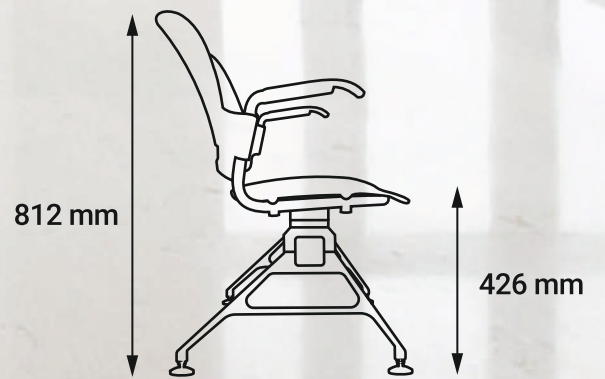

## Frame & Seat

Specifically moulded seat for comfort

**Dimension**

1890 mm

610 mm

812 mm

426 mm

## Material

Self - skinned PU Foam seats with Steel insert delivers an outstanding performance

**Dimension**

1730 mm

610 mm