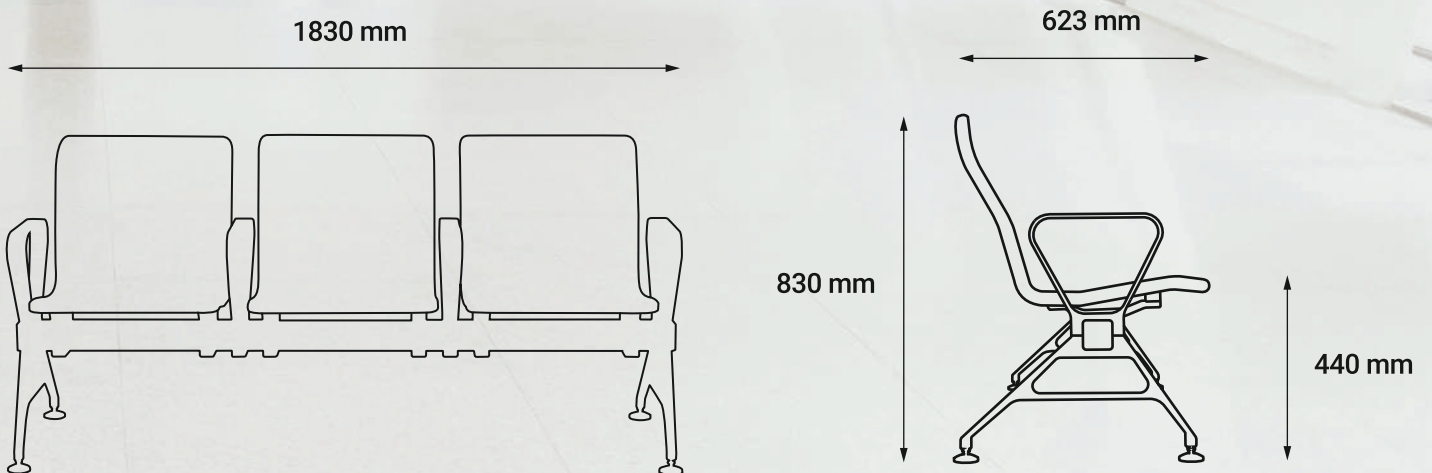

Dimension

Available at:

XAVIER Med Pvt. Ltd.

1-10-51/2, Road 6B, Dwarakapuram, Dilsukhnagar, Hyderabad - 500060

www.buyxavier.com

Customer Care: 8008895680, Service: 8008895079