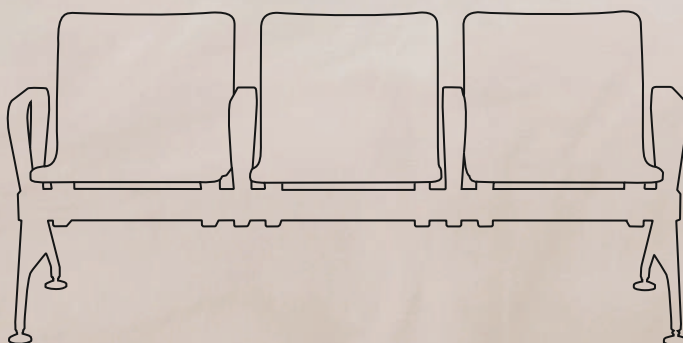

## Frame & Seat

Specifically moulded seat for comfort

**Dimension**

1890 mm

610 mm

812 mm

426 mm

## legs

Mild steel frame with level adjusters maintains greater stability even on unlevelled surfaces

## Material

Self - skinned PU Foam seats with Steel insert delivers an outstanding performance

**Dimension**

1730 mm

610 mm