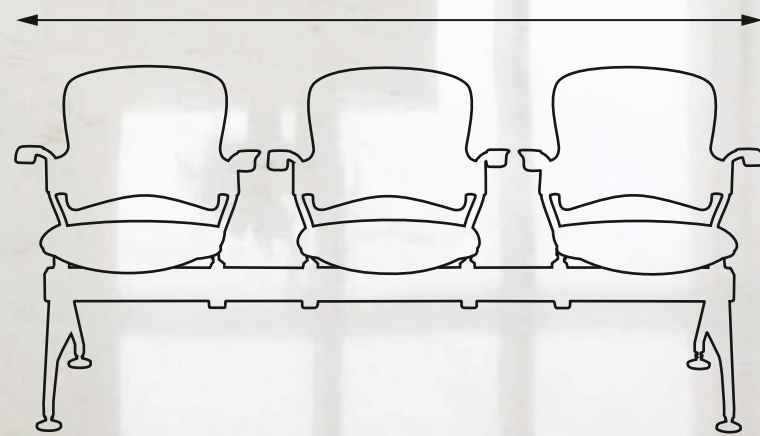

## Backrest

Perfect contour provides ideal lumbar support

## Armrest

Smooth and solid armrest provides ideal support

## Frame & Seat

Specifically moulded seat for comfort

**Dimension**

1890 mm

610 mm

812 mm

426 mm

## Material

Self - skinned PU Foam seats with Steel insert delivers an outstanding performance

**Dimension**

1730 mm

610 mm