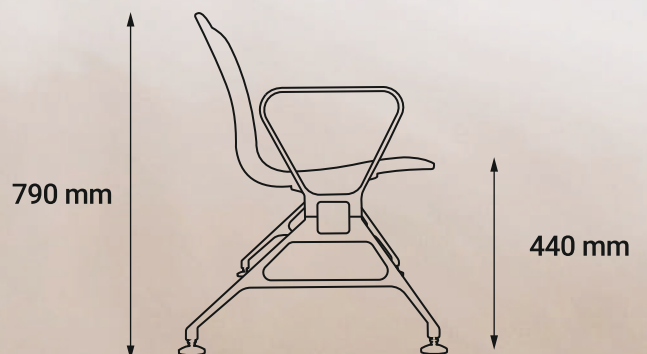

## Material

Self - skinned PU Foam seats with Steel insert delivers an outstanding performance

**Dimension**

1730 mm

610 mm